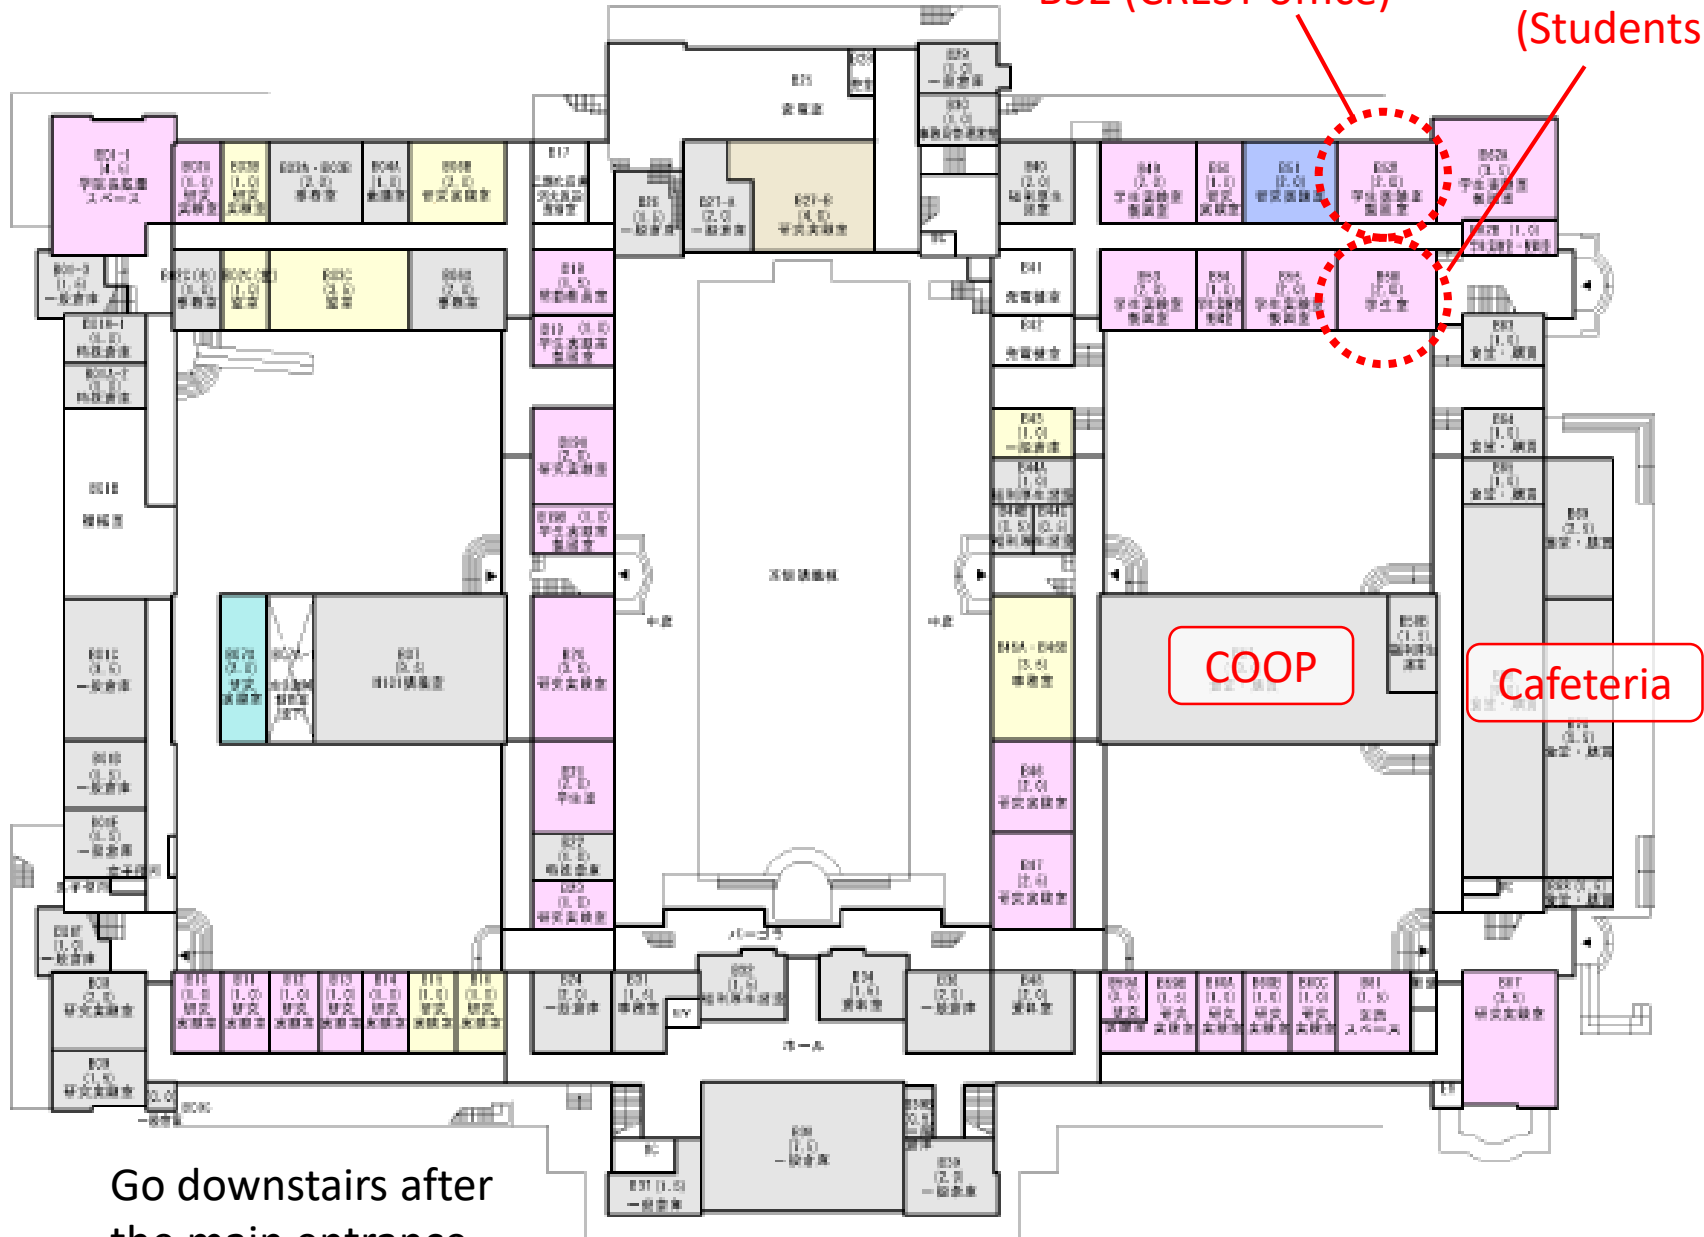

# Direction to Somiya Lab

Our offices are in the Main Building (B56/B52, see next page)

Experiment Laboratory (North Bldg 7)

# Main Bldg. B1 Floor

B52 (Somiya)

B52 (CREST office)

B56 (Students)

Go downstairs after the main entrance.